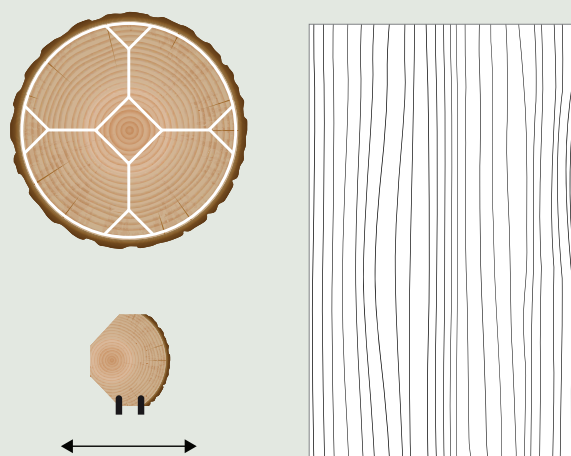

NEW ARRIVAL

Salient Features

- All Species available in fleece back and on plywood
- All Species available in Horizontal. (On Demand)
- Edge bending tape available for all Species. (On Demand)

Crown Cut

The process of slicing the timber parallel to its growth rings is called a Crown Cut. This method produces irregular grain shapes on this veneer. This cut also helps the timber to retain its mother structure.

Quarter Cut

The process of slicing the veneer perpendicular to the growth rings of the tree is called a Quarter Cut. This method produces a straight grain or ribbon stripped appearance. Woods like Walnut, Oak, Mahogany and Teak are cut using this method.

Index

S. No.	DESIGN NAME	Pg. No.	S. No.	DESIGN NAME	Pg. No.
1	AFRICAN SANTOSH	4	29	BLACK FOREST	22
2	AFRICAN WALNUT	4	30	SMOKED OAK	22
3	AFROMOSIA	5	31	SMOKED FIG. EUCALYPTUS	23
4	ANIGREY	5	32	SMOKED LARCH	24
5	CHEN CHEN	6	33	SMOKED SAPELI	26
6	EBONY	6	34	SMOKED SATIN WALNUT	26
7	GOLDEN CEDAR	7	35	SMOKED AUSTRALIAN EBONY	27
8	KNOTTY PINE	8	36	SMOKED LACEWOOD	27
9	KOTO	9			
10	MACORE	9	37	DYED ASH - 001	29
11	MAHAGONY	10	38	DYED ASH - 002	30
12	MAPLE	10	39	DYED ASH - 003	30
13	MAPPA BURL	11	40	DYED SUCUPIRA - 001	31
14	OLIVE ASH	11	41	DYED SUCUPIRA - 002	32
15	RED CEDAR	12	42	DYED SUCUPIRA - 003	32
16	RED ELM	12	43	DYED FIG. EUCALYPTUS - 001	33
17	RED OAK	14	44	DYED FIG. EUCALYPTUS - 002	34
18	ROSE WOOD	14	45	DYED FIG. EUCALYPTUS - 003	34
19	SUCUPIRA	15	46	DYED KOTO - 001	35
20	SANTOSH	15	47	DYED KOTO - 002	36
21	SAPELI	16	48	DYED KOTO - 003	36
22	SYCAMORE	16	49	DYED OAK - 001	37
23	TEAK	18	50	DYED OAK - 002	38
24	WALNUT	18	51	DYED OAK - 003	38
25	WENGE	19	52	NEW ARRIVAL	39
26	WHITE ASH	19	53	NEW ARRIVAL	39
27	WHITE OAK	20	54	NEW ARRIVAL	40
28	ZIRICOTE	20	55	NEW ARRIVAL	40